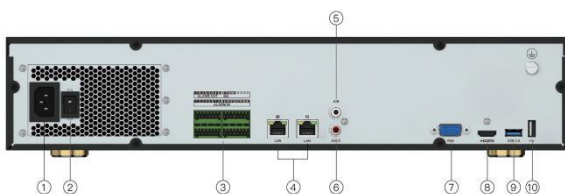

Description

Index	Description	Index	Description
①	Power In	⑥	Audio Out
②	On-Off	⑦	VGA
③	Alarm/RS485	⑧	HDMI
④	RJ45	⑨	USB 3.0
⑤	Audio In	⑩	USB

Specifications

Model	JVS-ND9164-HZ
Video & Audio	
IP Camera Input	64 Channel
Audio Input/ Output	1 Channel RCA Output, 1 Channel RCA Input 64 Channel Audio output through HDMI
Display	
Interface	1 HDMI, 1 VGA
Video Output	HDMI: 3840x2160/ 2560x1440/ 1920x1080/ 1440x900/ 1280x1024/ 1280x720/ 1024x768
	VGA: 1920x1080/ 1440x900/ 1280x1024/ 1280x720/ 1024x768
Max Decoding	64CH 5.0MP/ 4.0MP/ 1080p/ 960p/ 720p @25fps 8CH 8.0MP
Multi-Screen Display	1/ 4/ 5/ 6 up to 64
OSD	Camera Name & Time, Recording, Alarm Detecting, Remote connection, Volume, Channel Number
Recording	
Compression	H.265/H.264
Resolution	64CH 5.0MP/ 4.0MP/ 1080p/ 960p/ 720p
Record Mode	Manual, Schedule, Motion Detection
Video Detection & Alarm	
Trigger Events	Recording, Snapshot, PTZ, Voice, E-mail, Client, Buzzer
Video Detection	Motion Detection, No Video Detection
Alarm-In & Out	16CH Alarm Input; 4CH Alarm Output
Playback & Backup	
Sync Playback	9CH 5.0MP @20fps/ 11CH 4.0MP/ 13CH 3.0MP/ 16CH 1080p
Search Mode	Channel Number / Recording Type / Date
Playback Function	Day View, Hour View, Back Step, Rewind, Pause, Play, Fast Forward, Slow, Step, Full Screen, Snap, Sound On/Off, Zoom
Backup Mode	FAT32/ NTFS/ exFAT USB Device / Network
Network & Interfaces	
Network Interface	2x RJ45 (10/100/1000Mbps)
Network Function	TCP/IP, DHCP, UDP, SMTP, NTP, CloudSEE
Smart Phone	Support iOS, Android App
Interoperability	ONVIF 2.4
PTZ Interface	RS485
Storage	
SATA	8 SATA Interface
Capacity	Up to 10TB
USB	2x USB2.0, 1x USB3.0
General	
Power Supply	ATX
Consumption	≤30 W (Without HDD)
Working Temperature	-10°C ~ 55°C
Working Humidity	10% ~ 90%
Dimensions	445x90.5x430mm
Weight	≤ 8Kg (Without HDD)